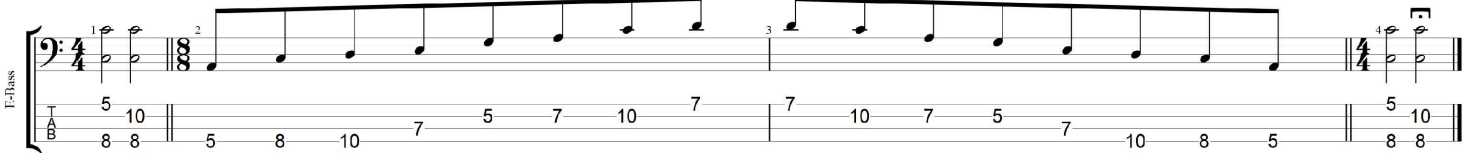

C
 pentatonic
 major scale
CAGED
BASS
 box shapes
 3-1-3-1
 sweep patterns
 4-string bass
 Low E - EADG

C pentatonic major scale SEMITONOMETER

www.cagedoctaves.com

Zon Brookes

CAGED4BASS (4-string bass : Low E - EADG) C pentatonic major scale - 4G1:4E2 box shape (3-1-3-1 sweep pattern)

CAGED4BASS (4-string bass : Low E - EADG) **C pentatonic major scale ENTIRE FINGERBOARD NOTE NAMES - 4G1:4E2 box shape (3-1-3-1 sweep pattern)**

CAGED4BASS (4-string bass : Low E - EADG) **C pentatonic major scale ENTIRE FINGERBOARD INTERVALS - 4G1:4E2 box shape (3-1-3-1 sweep pattern)**