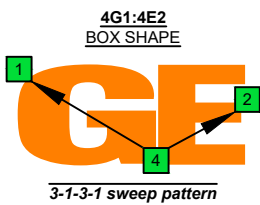

C
 pentatonic
 major scale
CAGED
BASS
 box shapes
 3-1-3-1
 sweep patterns
 4-string bass
 Low E - EADG

C pentatonic major scale SEMITONOMETER

www.cagedoctaves.com

Zon Brookes

CAGED4BASS (4-string bass : Low E - EADG) C pentatonic major scale - 4G1:4E2 box shape (3-1-3-1 sweep pattern)

CAGED4BASS (4-string bass : Low E - EADG) **C pentatonic major scale ENTIRE FINGERBOARD NOTE NAMES - 4G1:4E2 box shape (3-1-3-1 sweep pattern)**

CAGED4BASS (4-string bass : Low E - EADG) **C pentatonic major scale ENTIRE FINGERBOARD INTERVALS - 4G1:4E2 box shape (3-1-3-1 sweep pattern)**