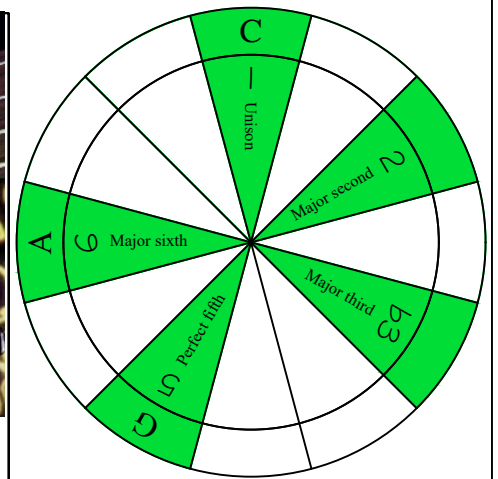

C
 pentatonic
 major scale
CAGED
BASS
 box shapes
 3-1-3-1
 sweep patterns
 4-string bass
 Low E - EADG

C pentatonic major scale SEMITONOMETER

www.cagedoctaves.com

Zon Brookes

CAGED4BASS (4-string bass : Low E - EADG) C pentatonic major scale - 4G1:4E2 box shape (3-1-3-1 sweep pattern)

CAGED4BASS (4-string bass : Low E - EADG) **C pentatonic major scale ENTIRE FINGERBOARD NOTE NAMES - 4G1:4E2 box shape (3-1-3-1 sweep pattern)**

CAGED4BASS (4-string bass : Low E - EADG) **C pentatonic major scale ENTIRE FINGERBOARD INTERVALS - 4G1:4E2 box shape (3-1-3-1 sweep pattern)**