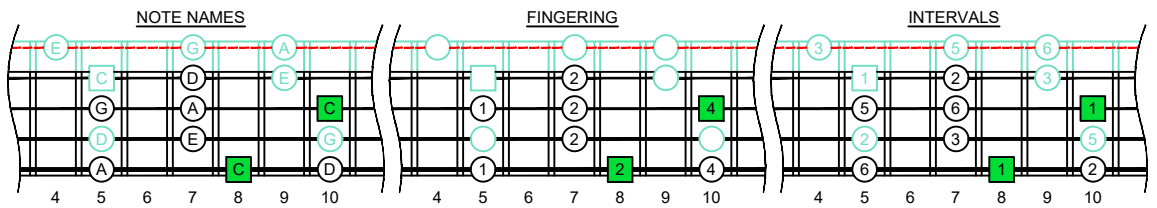

C
 pentatonic
 major scale
CAGED
BASS
 box shapes
 3-1-3-1
 sweep patterns
 4-string bass
 Low E - EADG

C pentatonic major scale SEMITONOMETER

www.cagedoctaves.com

Zon Brookes

CAGED4BASS (4-string bass : Low E - EADG) C pentatonic major scale - 4G1:4E2 box shape (3-1-3-1 sweep pattern)

CAGED4BASS (4-string bass : Low E - EADG) **C pentatonic major scale ENTIRE FINGERBOARD NOTE NAMES - 4G1:4E2 box shape (3-1-3-1 sweep pattern)**

CAGED4BASS (4-string bass : Low E - EADG) **C pentatonic major scale ENTIRE FINGERBOARD INTERVALS - 4G1:4E2 box shape (3-1-3-1 sweep pattern)**