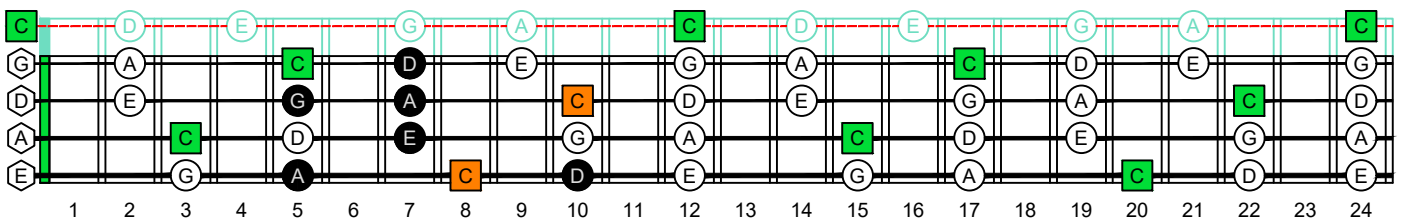

C
 pentatonic
 major scale
CAGED
BASS
 box shapes
 3-1-3-1
 sweep patterns
 4-string bass
 Low E - EADG

C pentatonic major scale SEMITONOMETER

www.cagedoctaves.com

Zon Brookes

CAGED4BASS (4-string bass : Low E - EADG) C pentatonic major scale - 4G1:4E2 box shape (3-1-3-1 sweep pattern)

CAGED4BASS (4-string bass : Low E - EADG) **C pentatonic major scale ENTIRE FINGERBOARD NOTE NAMES - 4G1:4E2 box shape (3-1-3-1 sweep pattern)**

CAGED4BASS (4-string bass : Low E - EADG) **C pentatonic major scale ENTIRE FINGERBOARD INTERVALS - 4G1:4E2 box shape (3-1-3-1 sweep pattern)**